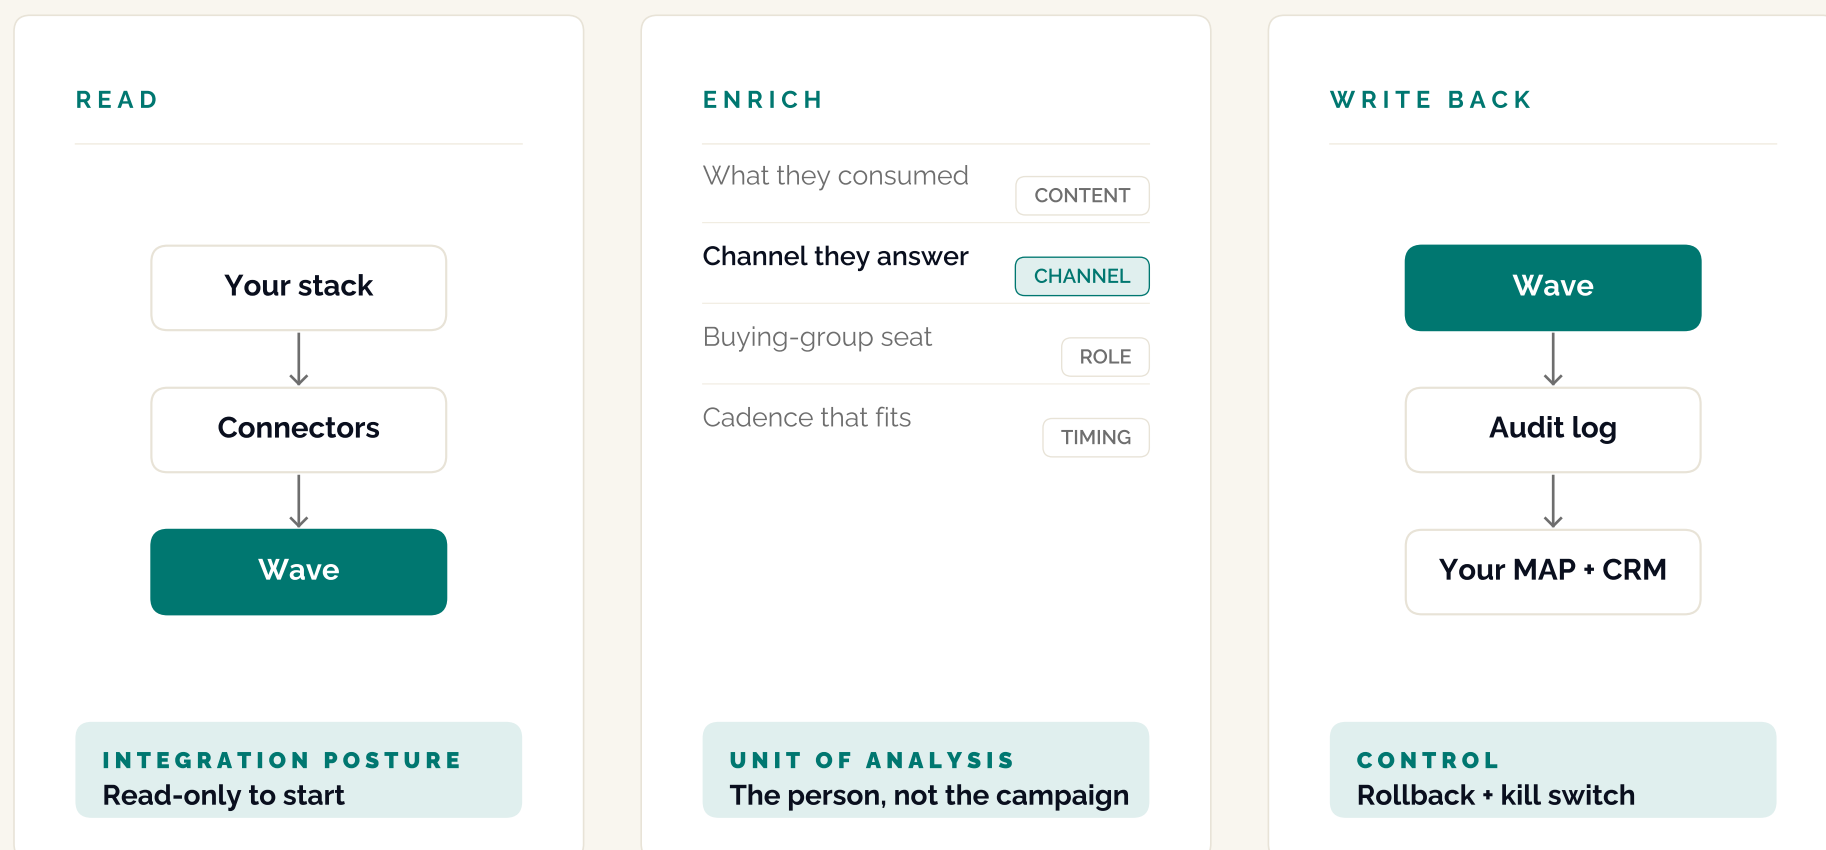

Read the stack you run, add the intelligence layer, keep your source of truth.

Tidal Wave reads from HubSpot, Marketo, Salesforce, and Snowflake, enriches at the person level, and writes back into the tools your team already uses. Not a CDP. Nothing re-platforms.

READ

Connectors, not migration

Pulls content, people, engagement, and promotions from the tools you already run. Nothing re-platforms.

ENRICH

Person-level intelligence

Content intelligence, channel affinity, buying groups, and cadence. Per person, per tenant.

WRITE BACK

Audited writeback

Predictions land as properties your team already uses. Logged, reversible, kill-switched.

See the architecture for your stack.

Book a 30-minute walkthrough. Early access, design-partner terms.